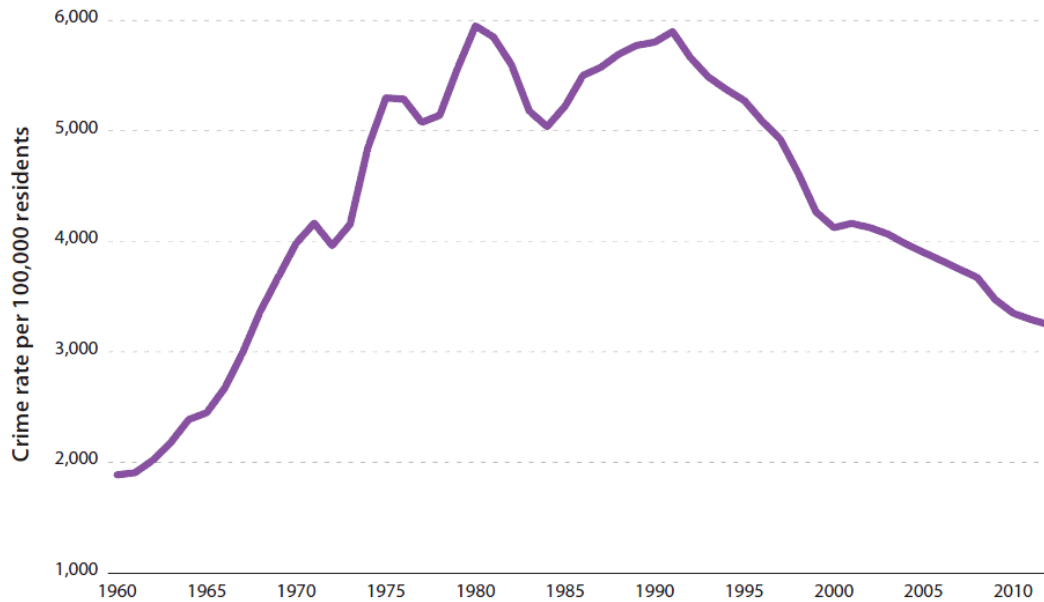

Another Puzzle

FIGURE 1.

Crime Rate in the United States, 1960–2012

After being particularly elevated during the 1970s and 1980s, the crime rate fell nearly 45 percent between 1990 and 2012.

Sources: DOJ 2010b; authors' calculations.