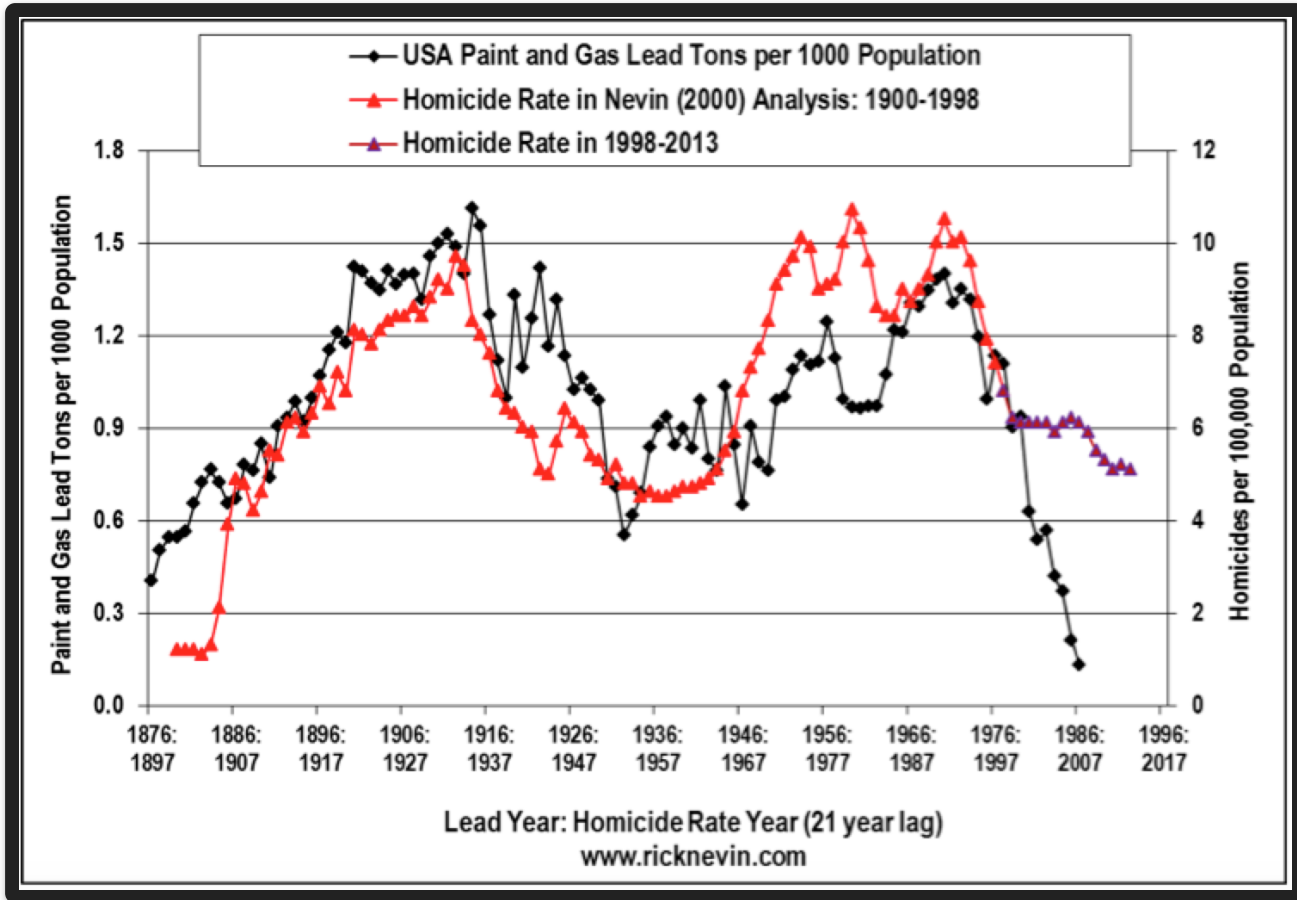

The Criminal Element