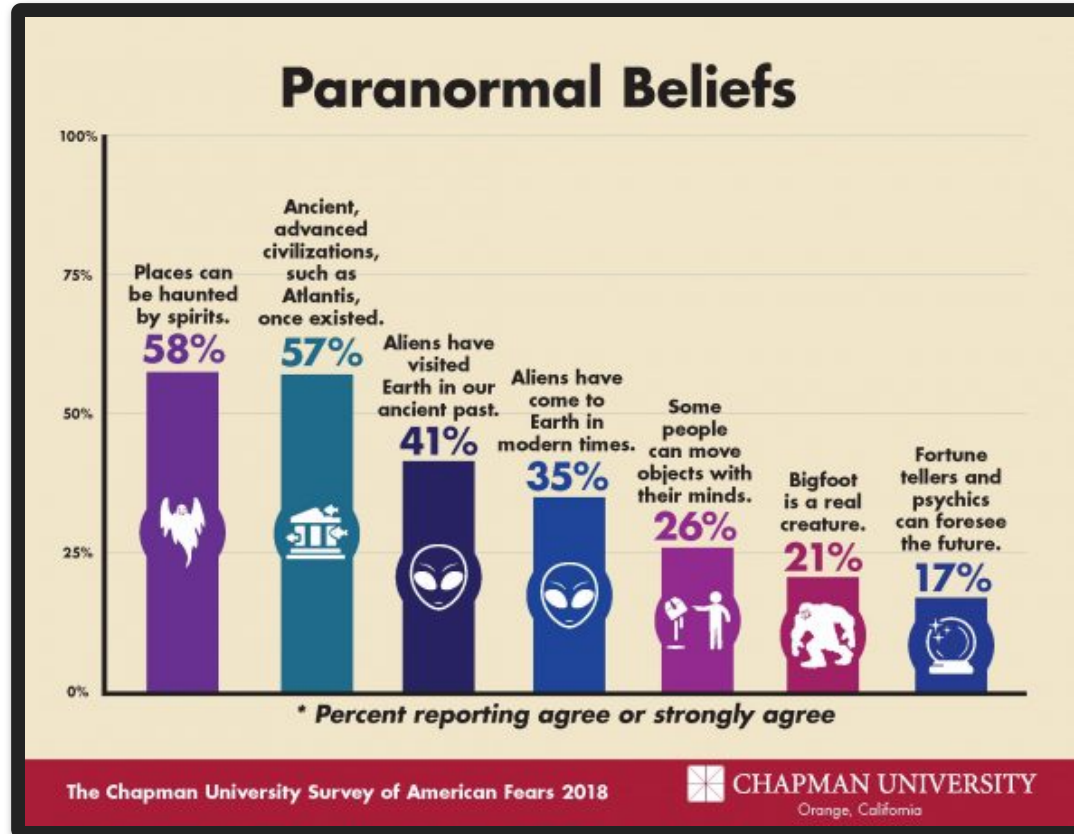

Conspiracy Theories

Too Many Connections

George Matthews, Plymouth State University

2020

The Puzzle of Conspiracy Theories

- They enjoy widespread and growing support and yet have little evidence in favor of them.

The Puzzle of Conspiracy Theories

- They are predictable in their emergence in times of crisis and great social stress.

The Puzzle of Conspiracy Theories

- They are individually easy to debunk or disprove, even as they seem impossible to combat on a wider scale.

The Puzzle of Conspiracy Theories

- They are dangerous since they amplify inter-group hostility, encourage violence and subvert efforts to deal with social problems.

Approaches to Conspiracy Thinking

1. Accept them.